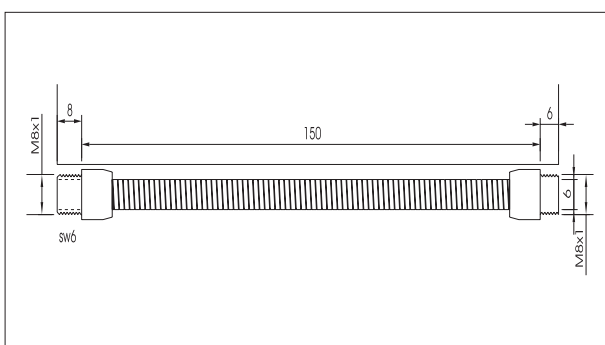

Alu-Spot für Luxeon Star 1 Watt, M8x1 IG, Befestigungsmöglichkeit für optische Linse
(553-403-00 + 553-405-00)

[Alu-spot for Luxeon Star 1 Watt, female M8x1, for optical lens (ref.553-403-00 + 553-405-00)]

roh [raw] **553-453-40**
Silber Textur [silver-painted] **553-453-91**

Alu-Spot für Luxeon Star 1 Watt, M8x1 IG, Befestigungsmöglichkeit für optische Linse
(553-401-00)

[Alu-spot for Luxeon Star 1 Watt, female M8x1, for optical lens (ref. 553-401-00)]

roh [raw] **553-454-40**
Silber Textur [silver-painted] **553-454-91**

Alu-Spot für Luxeon Star 1 Watt, M8x1 IG, Befestigungsmöglichkeit für optische Linse
(553-404-00 + 553-406-00)

[Alu-spot for Luxeon Star 1 Watt, female M8x1, for optical lens (ref. 553-404-00 + 553-406-00)]

roh [raw] **553-452-40**
Silber Textur [silver-painted] **553-452-91**

Flex-Schlauch 9 x 150 mm, 2 x M8x1 AG
Flex-Schlauch 9 x 200 mm, 2 x M8x1 AG
Flex-Schlauch 9 x 300 mm, 2 x M8x1 AG
*[flexible tube Ø 9 x 150 mm, 2 x M8x1 male
flexible tube Ø 9 x 200 mm, 2 x M8x1 male
flexible tube Ø 9 x 300 mm, 2 x M8x1 male]*