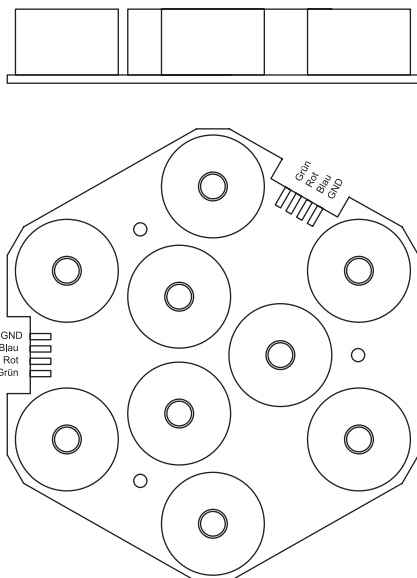

## Aluminium-Leiterplatte mit LUXEON-Hochleistungsdioden [Aluminum PCB with LUXEON-LED] 1W / 350mA

Ø 110mm  
 Höhe [height] 8mm  
 sw [wrench size] 100mm  
 3 LED TK [pitch circle] 32,0mm  
 6 LED TK [pitch circle] 82,0mm  
 3 Befestigungslöcher  
 [fixing holes] Ø 3,2mm TK [pitch circle] 70,6mm  
 Abstrahlwinkel [viewing angle] 140°

## Aluminium-Leiterplatte mit LUXEON-Hochleistungsdioden 1W / 350mA und optischen Linsen [Aluminum PCB with LUXEON-LED 1W / 350mA and optical lenses]

Ø 110mm  
 Höhe [height] 18mm  
 sw [wrench size] 100mm  
 3 LED TK [pitch circle] 32,0mm  
 6 LED TK [pitch circle] 82,0mm  
 3 Befestigungslöcher  
 [fixing holes] Ø 3,2mm TK [pitch circle] 70,6mm