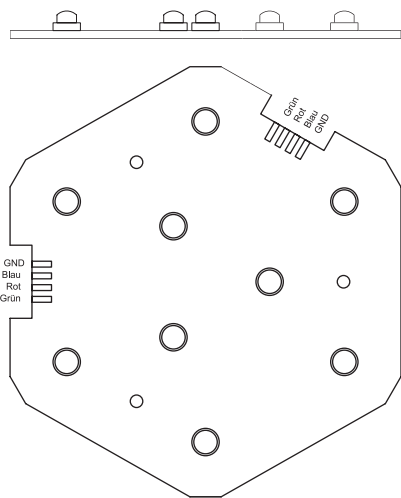

# LED power 350

## Aluminium-Leiterplatte mit LUXEON-Hochleistungsdioden [Aluminum PCB with LUXEON-LED] 1W / 350mA

Ø 110mm  
 Höhe [height] 8mm  
 sw [wrench size] 100mm  
 3 LED TK [pitch circle] 32,0mm  
 6 LED TK [pitch circle] 82,0mm  
 3 Befestigungslöcher  
 [fixing holes] Ø 3,2mm TK [pitch circle] 70,6mm  
 Abstrahlwinkel [viewing angle] 140°

## Aluminium-Leiterplatte mit LUXEON-Hochleistungsdioden 1W / 350mA und optischen Linsen [Aluminum PCB with LUXEON-LED 1W / 350mA and optical lenses]

Ø 110mm  
 Höhe [height] 18mm  
 sw [wrench size] 100mm  
 3 LED TK [pitch circle] 32,0mm  
 6 LED TK [pitch circle] 82,0mm  
 3 Befestigungslöcher  
 [fixing holes] Ø 3,2mm TK [pitch circle] 70,6mm

Abstrahlwinkel [viewing angle] 10° **553-304-..**

Abstrahlwinkel [viewing angle] 30° **553-354-..**