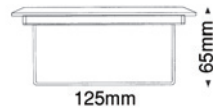

LED-Farbe LED-colour	Farbtemperatur colour temperature	Anzahl LED LED quantity	min. Lichtstrom pro LED min. luminous flux per LED	Nennleistung rated power	Netzgerät power supply	Artikelnummer ref.-No.
neutralweiß neutral white	typ. 4100 k	3	80 lm @ 350 mA	4,2 W	12 Vdc	...-811-40
kaltweiß cool white	typ. 6500 k	3	80 lm @ 350 mA	4,2 W	12 Vdc	...-811-50
warmweiß warm white	typ. 3100 k	3	60 lm @ 350 mA	4,2 W	12 Vdc	...-811-70

Auf Wunsch sind auch folgende Lichtfarben lieferbar: blau, rot, amber, grün.
On request the following LED colours are also available: blue, red, amber, green.