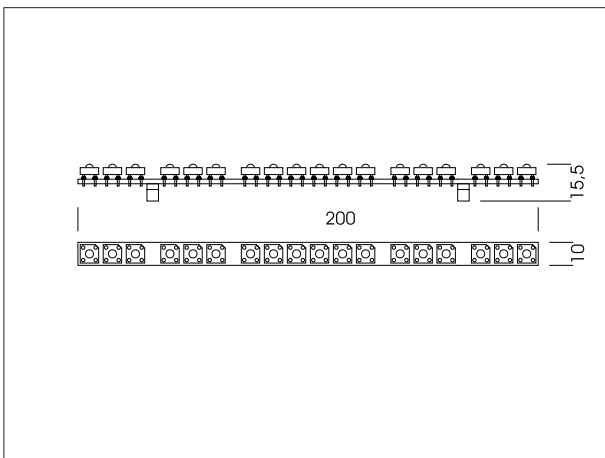

# LED 12V<sup>(DC)</sup>

| Farbe [colour] | Spannung [tension]             | Nennleistung [rated power] | Verbindung [connection]          |
|----------------|--------------------------------|----------------------------|----------------------------------|
| 54             | 12 V (DC)                      | 2,5W                       |                                  |
| 55             | Type LED-Diode                 | Anzahl [quantity] LED      | Netzgeräte [converter] 12 V (DC) |
| 58             | Superflux                      | 9                          |                                  |
| 59             |                                |                            |                                  |
| 60             | Specification LED Seite [page] |                            | <b>551-840-..</b>                |
|                | 4                              |                            |                                  |
|                |                                |                            |                                  |
|                |                                |                            |                                  |
|                |                                |                            |                                  |