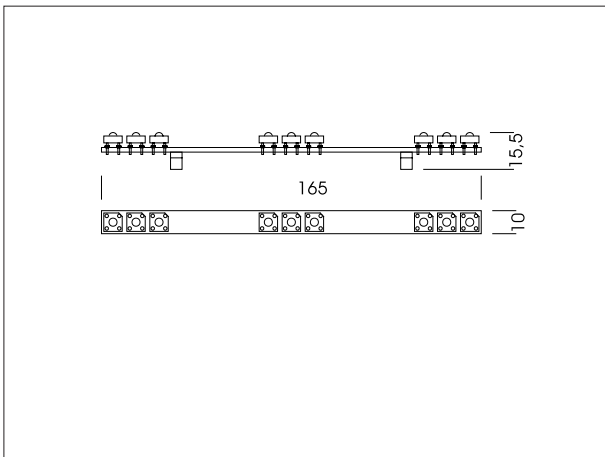

Farbe [colour]	Spannung [tension]	Nennleistung [rated power]	Verbindung [connection]
54	12 V (DC)	2,5W	
55	Type LED-Diode	Anzahl [quantity] LED	Netzgeräte [converter] 12 V (DC)
58	Superflux	9	
59			
60	Specification LED Seite [page]		551-842-..
	4