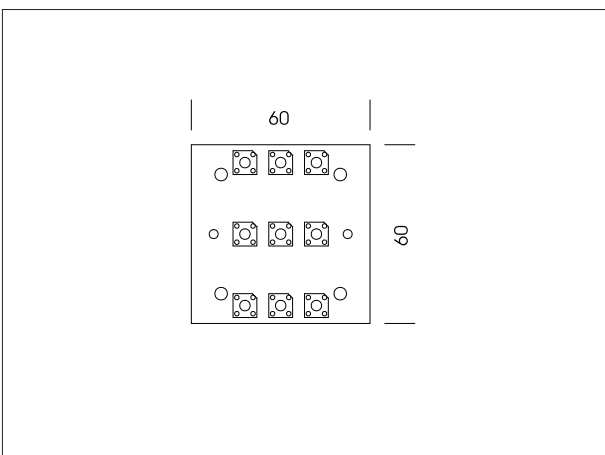

Farbe [colour]	Spannung [tension]	Nennleistung [rated power]	Verbindung [connection]
54	12 V (DC)	2,5W	
55	Type LED-Diode	Anzahl [quantity] LED	Netzgeräte [converter] 12 V (DC)
58	Superflux	9	
59			
60	Specification LED Seite [page]		551-843-..
	4		

Zubehör zu 551-840, 551-841 und 551-842 [accessories to 551-840, 551-841 and 551-842]:

Anschlussleitung 552-334
[connecting cable 552-334]