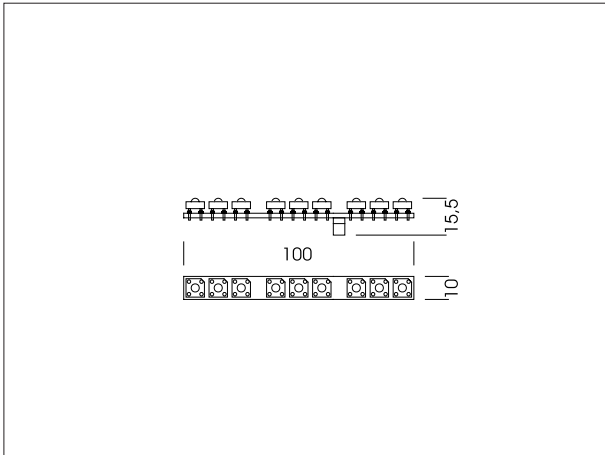

# LED 12V<sup>(DC)</sup>

| Farbe [colour] | Spannung [tension]             | Nennleistung [rated power] | Verbindung [connection]          |
|----------------|--------------------------------|----------------------------|----------------------------------|
| 54             | 12 V (DC)                      | 2,5W                       |                                  |
| 55             | Type LED-Diode                 | Anzahl [quantity] LED      | Netzgeräte [converter] 12 V (DC) |
| 58             | Superflux                      | 9                          |                                  |
| 59             |                                |                            |                                  |
| 60             | Specification LED Seite [page] |                            | <b>551-840-..</b>                |
|                | 4                              |                            |                                  |
|                |                                |                            |                                  |
|                |                                |                            |                                  |
|                |                                |                            |                                  |